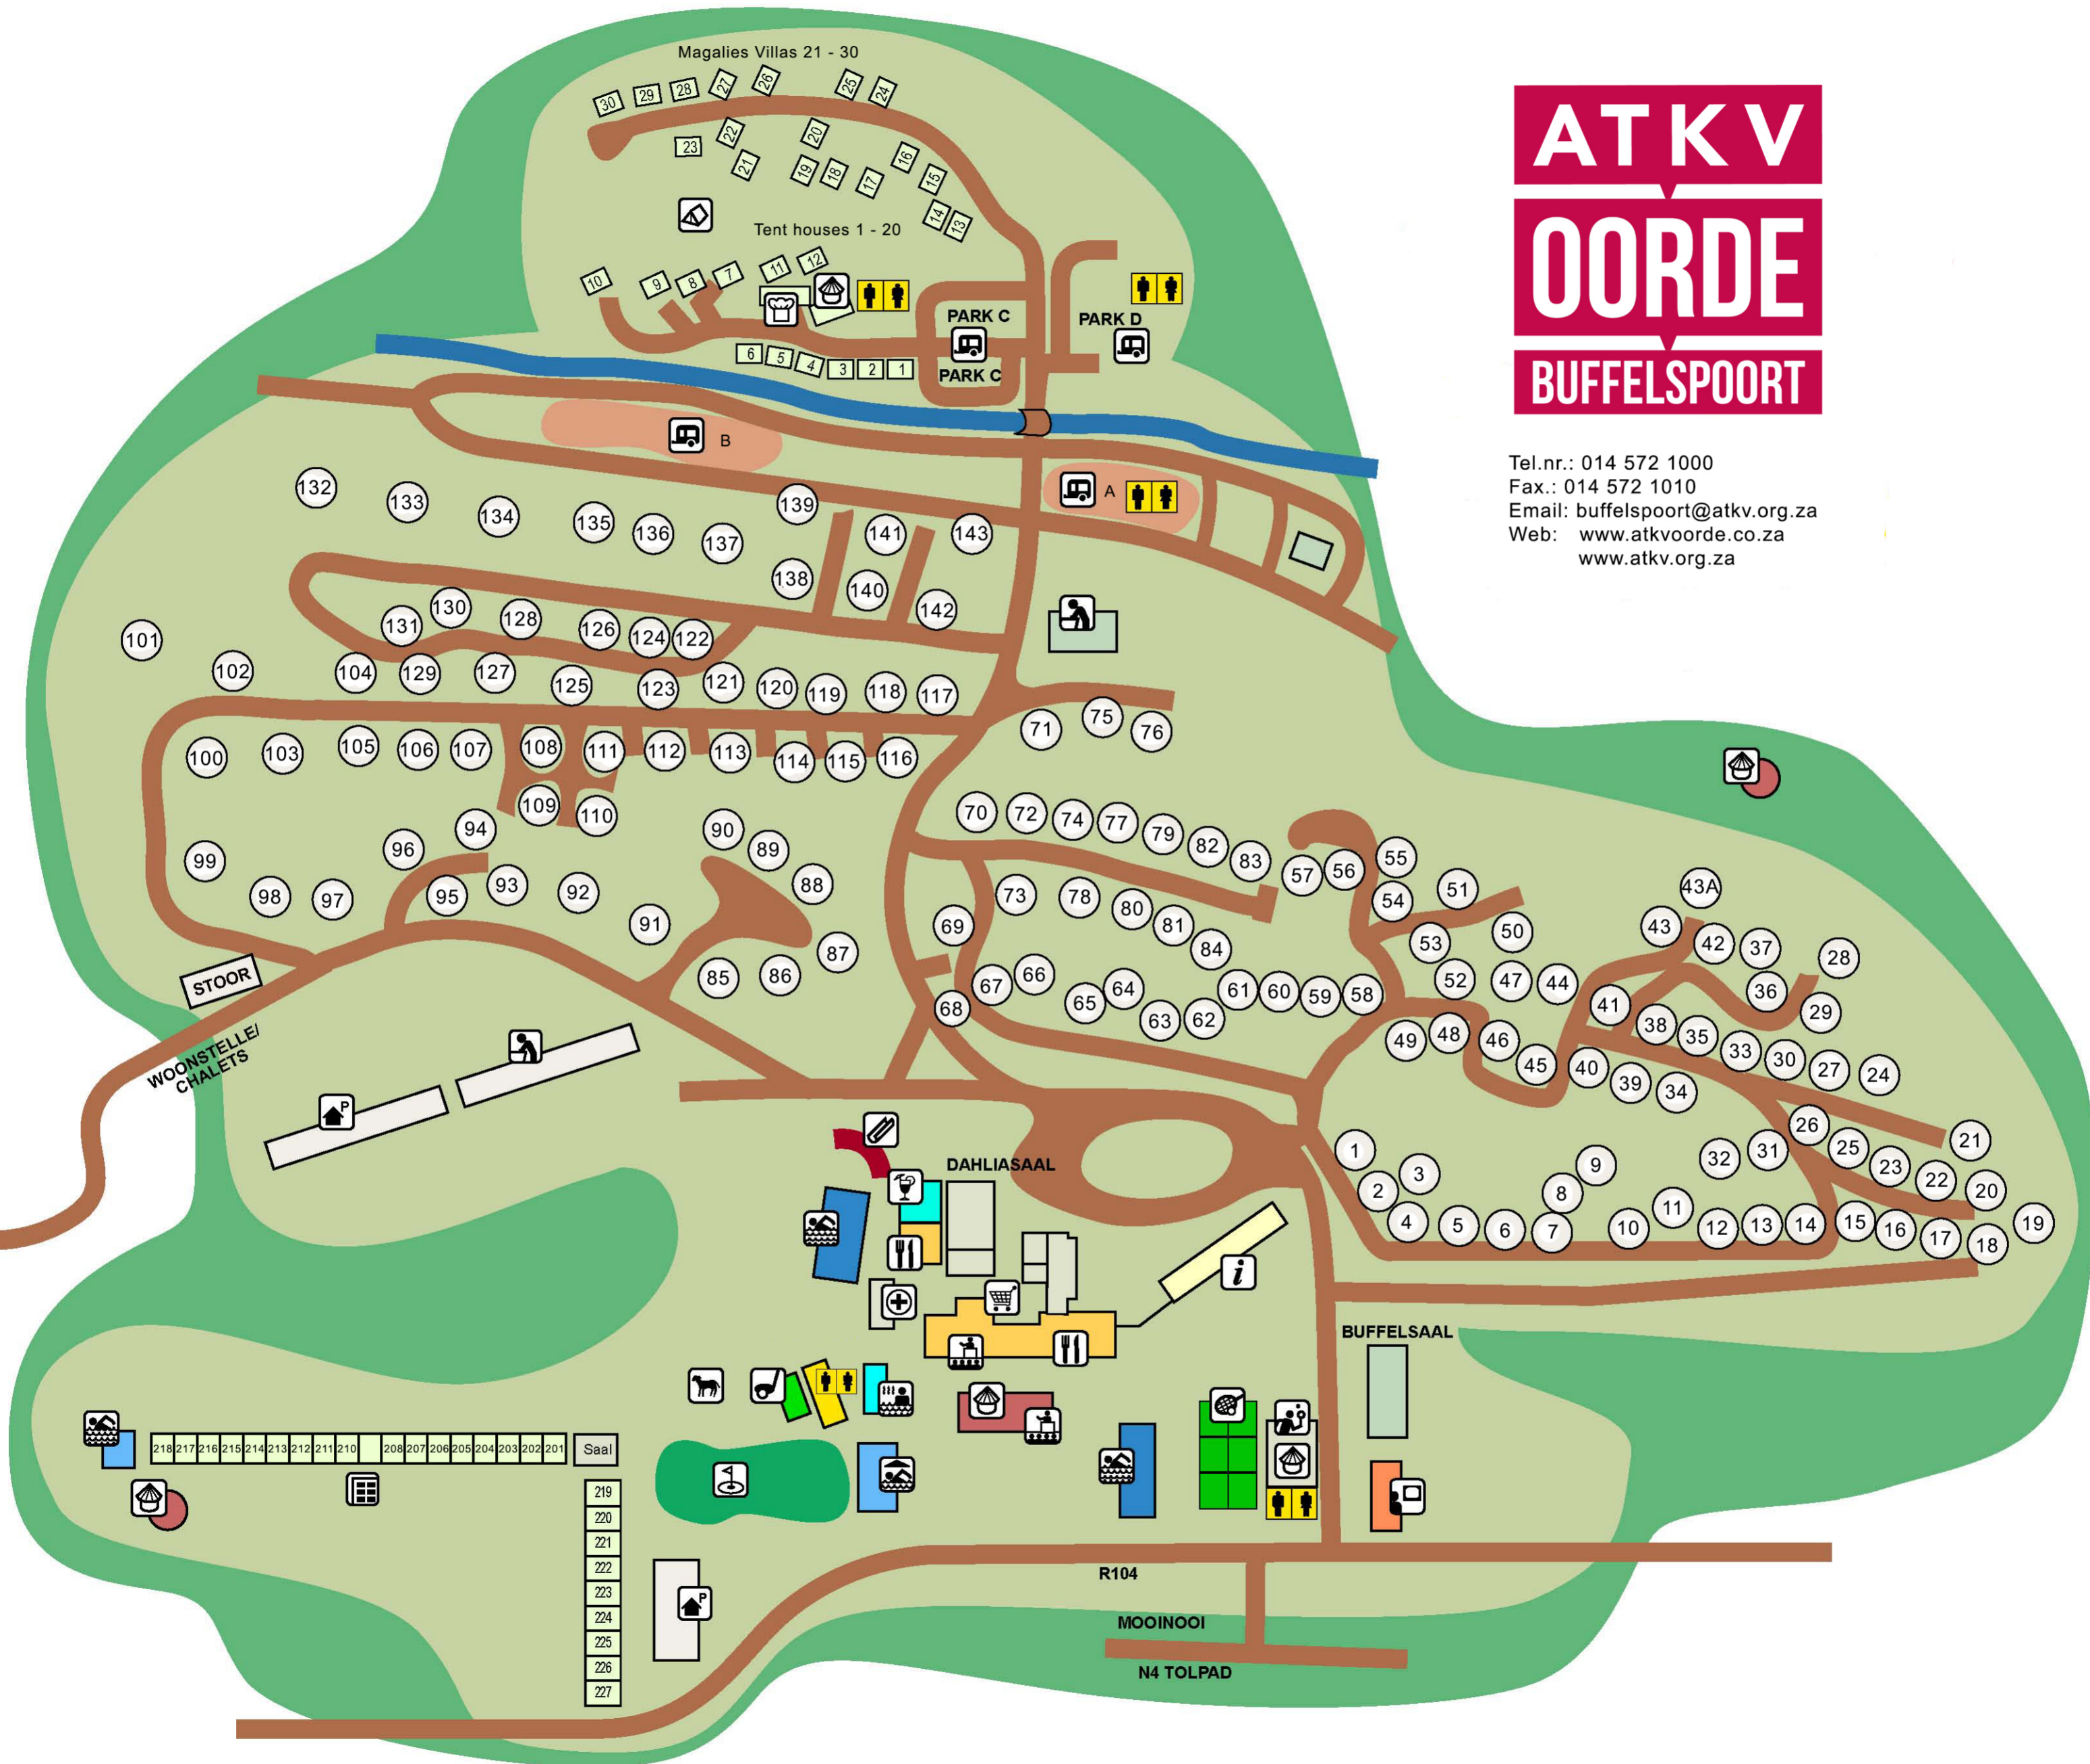

ATKV OORDE BUFFELSPOORT

Tel.nr.: 014 572 1000
 Fax.: 014 572 1010
 Email: buffelspoort@atkv.org.za
 Web: www.atkvoorde.co.za
www.atkv.org.za

- Ablusie
- Ablution
- Berghuise
- Mountain lodges
- Braai
- Barbeque
- Chalets
- Dam
- Glybaan
- Slip 'n slide
- Golfbaan
- Golfcourse
- Houthuise
- Wooden houses
- Kapel
- Chapel
- Kamer
- Room
- Kamp
- Camp
- Karavaanpark
- Caravan park
- Ketelkamer
- Boilerroom
- Kombuis
- Kitchen
- Konferensielokale
- Conference facilities
- Kiosk
- Tuck shop
- Kitswas
- Wash
- Kragpunte
- Power points
- Krieket
- Cricket
- Lapa
- Muurbalbane
- Squash courts
- Mini ghoif
- Mini golf
- Netbal
- Netball
- Onderdak swembad
- Indoor swimming pool
- Ontspanningslokaal
- Recreation room
- Ontvangs
- Reception
- Parkering
- Parking
- Perderitte
- Horse rides
- Personeel huise
- Personnel houses
- Pretpark
- Amusement park
- Privaat huise
- Private houses
- Publieke telefoon
- Public phone
- Restaurant
- Restaurant
- Rugbyveld
- Rugby pitch
- Sekuriteit
- Security
- Selffontoring
- Cellphone tower
- Skaak
- Chess
- Sokkerveld
- Soccer pitch
- Speletjies kamer
- Games room
- Staproete
- Hiking trails
- Swembad
- Swimming pool
- Trampoline
- Trampoline
- Tennis
- Tente
- Tents
- Vishoekhuise
- Fisherman's houses
- Vlugbal
- Volleyball
- Warm Swembad
- Swimming pool (hot)
- Waterval
- Waterfall
- Winkel Shop
- Shop
- Rolstoel
- Wheelchair
- Woonstelle
- Flats
- 4x4

272m ² - 192m ²	132m ² - 121m ²	99m ² - 56m ²
180m ² - 140m ²	120m ² - 100m ²	

C	156m ²
B	272m ²
A	195m ²

Neem kennis die kaart is nie volgens skaal
<http://www.campstandview.co.za>